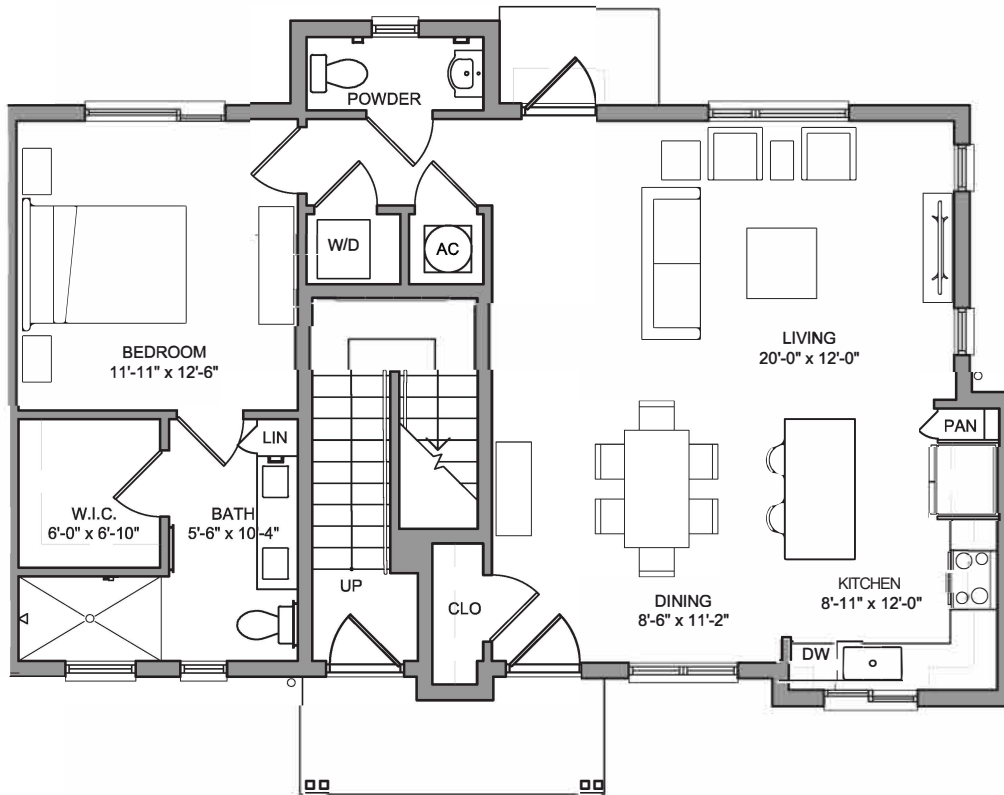

EMERSON

EROS A

1 bedroom | 1.5 bath | 1 level

Architectural: 920 A/C SF

Gross: 968 A/C SF

This ground-level, single-story unit is designed to offer a spacious feel. Enjoy an open floor plan and high quality standard features. This residence also offers an accessible entry and a walk-in shower.